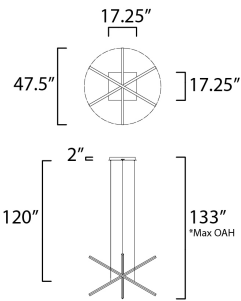

**PRODUCT DESCRIPTION**

Minimalist batons of extruded Black aluminum are fitted with V shaped acrylic diffusers for a wider beam of light. They can be arranged in numerous configurations allowing creativity and design of your own unique sculpture.

\*max overall height

**MEASUREMENTS**

- DIMENSION : 47.5" L x 47.5" W x 17.25" H
- MAX OAH : 133" OAH
- CANOPY : 17.25" W x 1.75" H x 17.25" L
- HANGING WEIGHT : 10.1 lb

**LAMPING**

- INPUT VOLTAGE : 120V
- LUMENS : 4,130 Rated (3,150 Del.)
- BULB : 3 x 18W LED PCB Integrated , 59W Total
- BULB INCLUDED : (Integrated)
- DIMMABLE : ELV or Triac CL
- CRI : 80 CRI
- COLOR\_TEMP : 3000K

**FINISHES OPTION**

- Black (BK)

**MATERIAL**

Aluminum, Steel, Acrylic

**RATINGS**

cETLus  
Dry Location

**ADDITIONAL**

SLOPE: 90  
 RATED LIFE 30000 Hours  
 OPERATING TEMPERATURE:  
 -20°C (-4°F), 40°C (104°F)